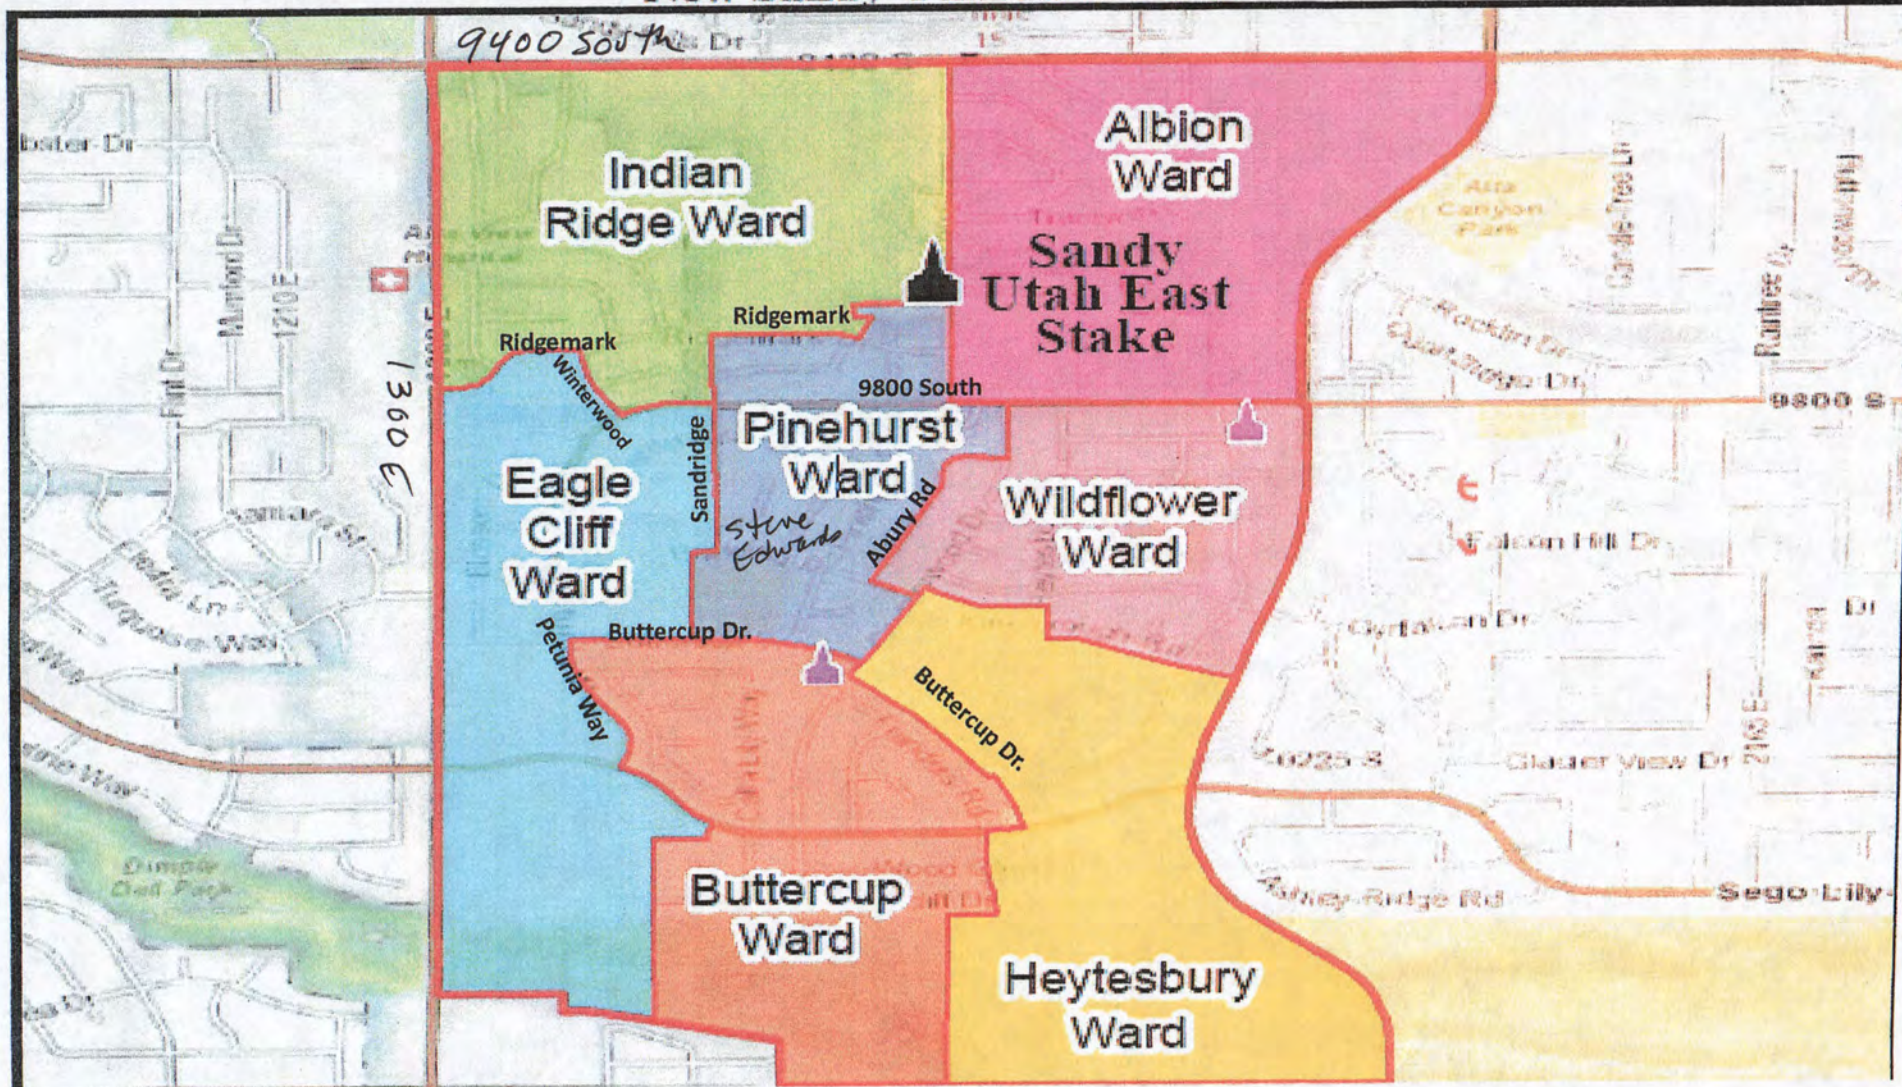

New Sandy Utah East Stake

2015 Schedule

Meeting Start Time	17th East Building	Buttercup Building	Roseboro Building
9:00 AM		Buttercup Ward	Wildflower Ward
11:00 AM	Indian Ridge Ward	Eagle Cliff Ward	
1:00 PM	Pinehurst Ward	Heytesbury Ward	Albion Ward

2016 Schedule

Meeting Start Time	17th East Building	Buttercup Building	Roseboro Building
9:00 AM	Pinehurst Ward	Heytesbury Ward	Albion Ward
11:00 AM	Indian Ridge Ward	Buttercup Ward	
1:00 PM		Eagle Cliff Ward	Wildflower Ward