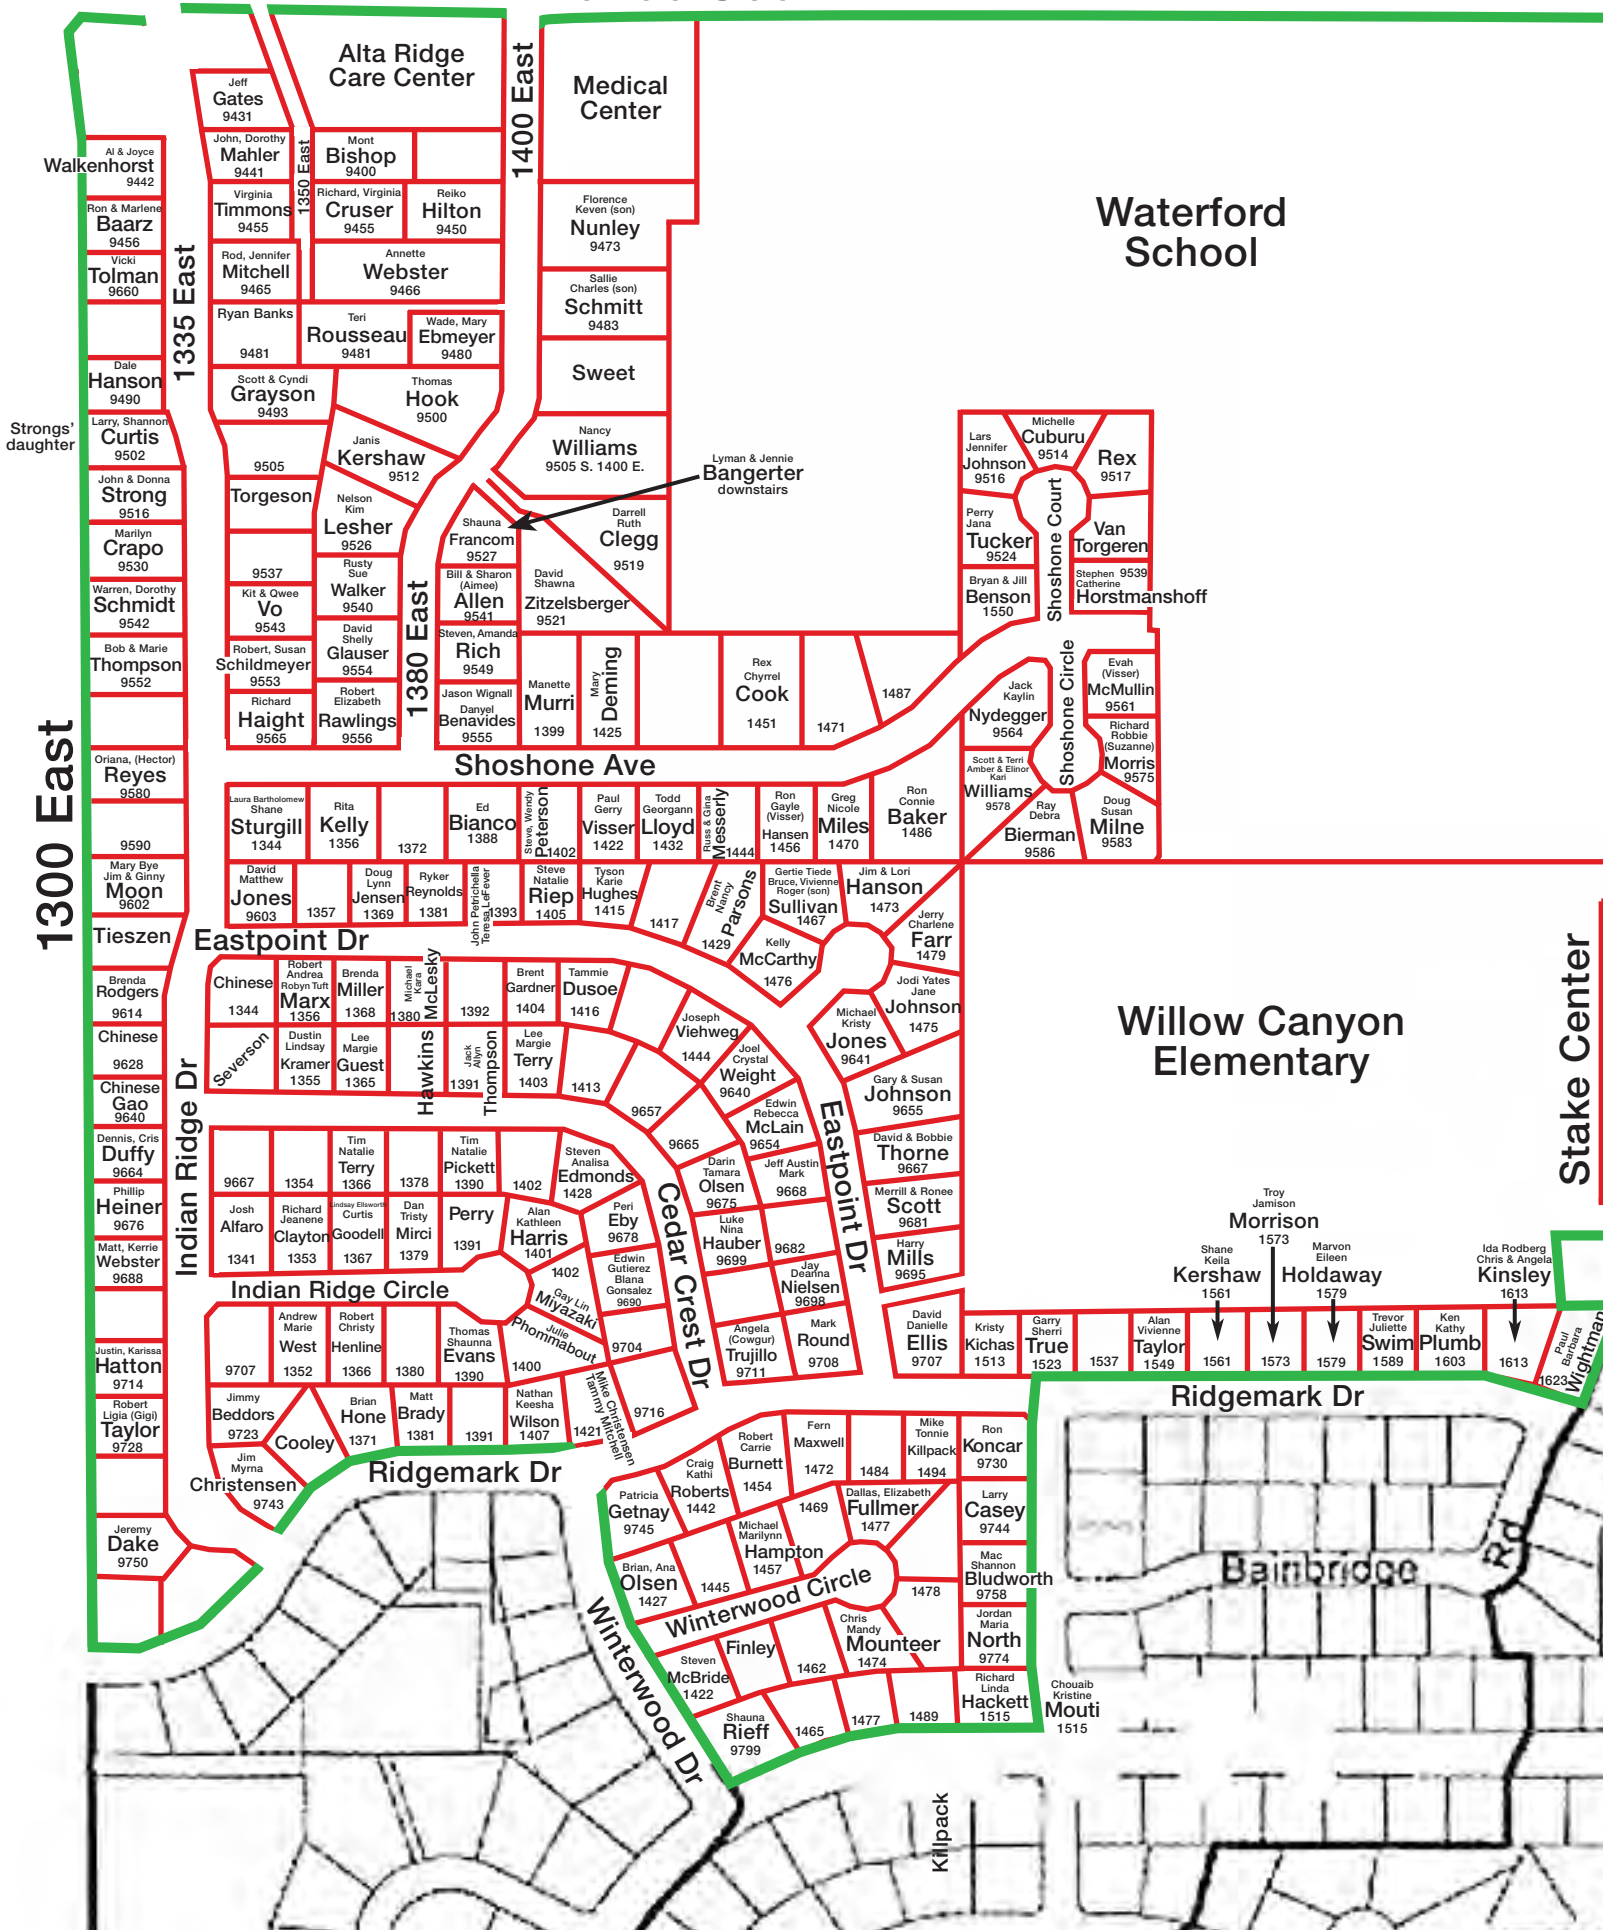

# 9400 South

Walkenhorst  
Al & Joyce  
9442  
Ron & Marlene  
Baarz  
9456  
Vicki  
Tolman  
9660  
Dale  
Hanson  
9490  
Larry, Shannon  
Curtis  
9502  
John & Donna  
Strong  
9516  
Marilyn  
Crapo  
9530  
Warren, Dorothy  
Schmidt  
9542  
Bob & Marie  
Thompson  
9552  
Oriana, (Hector)  
Reyes  
9580  
9590  
Mary Eye  
Jim & Ginny  
Moon  
9602  
Tieszen